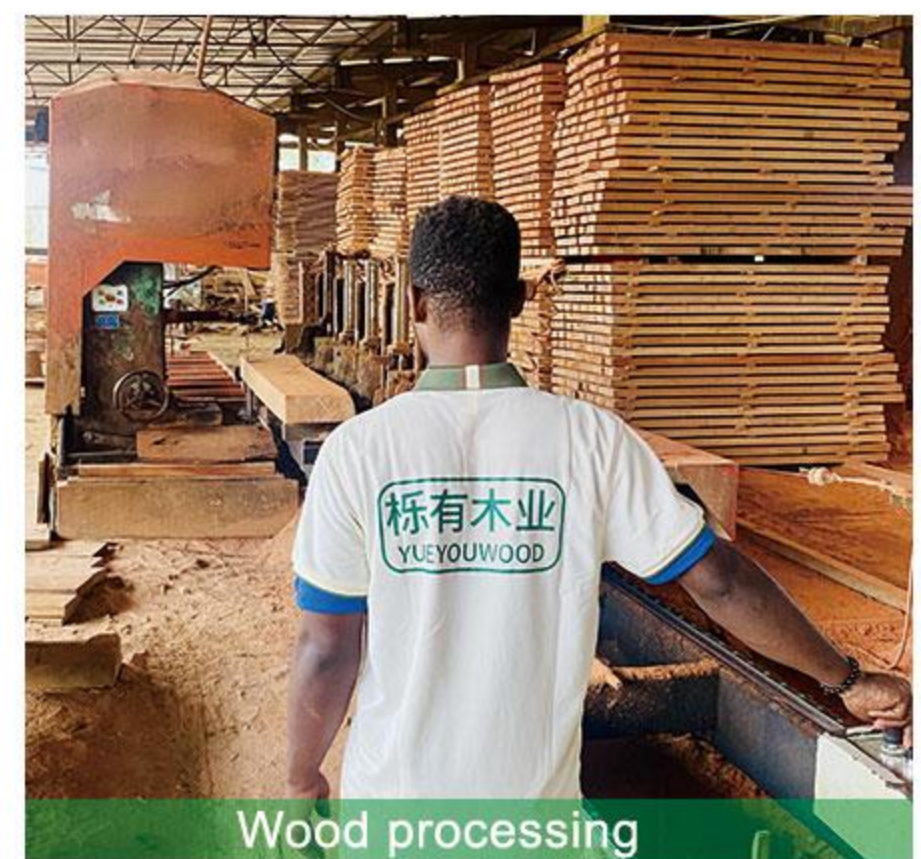

OUR SALES TEAM

HONG KONG YUEYOU INTERNATIONAL TRADE LIMITED is a leading supplier of premium African hardwood, based in China. With 15 years of experience in the international timber trade, we have built a strong reputation as a dependable partner for importers, manufacturers, and distributors worldwide.

Supported by a well-established supply network, we provide a comprehensive range of African hardwood products to major markets including Vietnam, India, the Middle East, North Africa, Latin America etc. Our focus on stable quality, competitive pricing, and efficient service allows us to meet the diverse needs of customers across global markets.

Our annual export volume exceeds 20,000 CBM, serving customers across multiple international markets.

OUR AFRICAN HARDWOOD SPECIES

Okoume, Iroko, Sapelli, Movingui, Zebrawood, Padouk, Azobe, Okan, Acajou, Dibetou, Beli, Bubinga, Kossipo, Ayous, Frake, Dabema, Tiama, Sipo, Tali, Bilinga, Wenge (etc.)