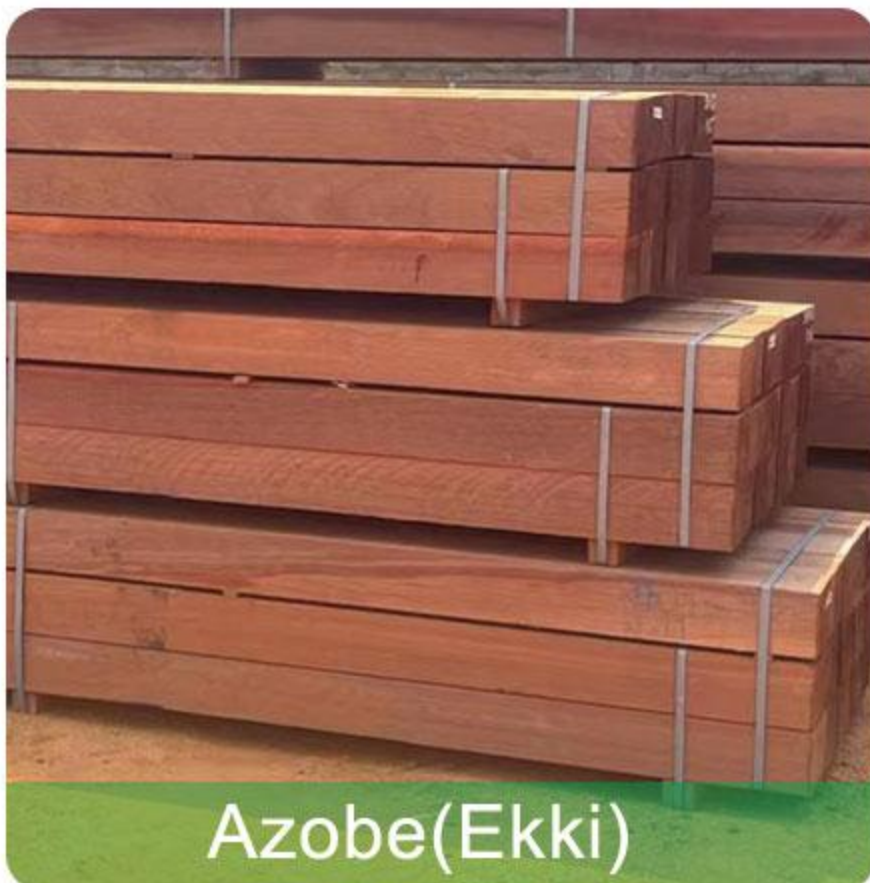

Our annual export volume exceeds 20,000 CBM, serving customers across multiple international markets.

OUR AFRICAN HARDWOOD SPECIES

Okoume, Iroko, Sapelli, Movingui, Zebrawood, Padouk, Azobe, Okan, Acajou, Dibetou, Beli, Bubinga, Kossipo, Ayous, Frake, Dabema, Tiama, Sipo, Tali, Bilinga, Wenge (etc.)

OUR MAIN HARDWOOD

High Quality, Different Species, Custom Solutions

Zebrawood(Zebrano)

Ayous(Wawa/Obeche)

Movingui

Azobe(Ekki)

Padouk

Okoume(Okume)

Iroko(African teak)

Sapelli(Sapele)

OUR COMMITMENT

Custom Specifications

Kiln Dried Available

Various Grades

Reliable Quality

Timely Delivery