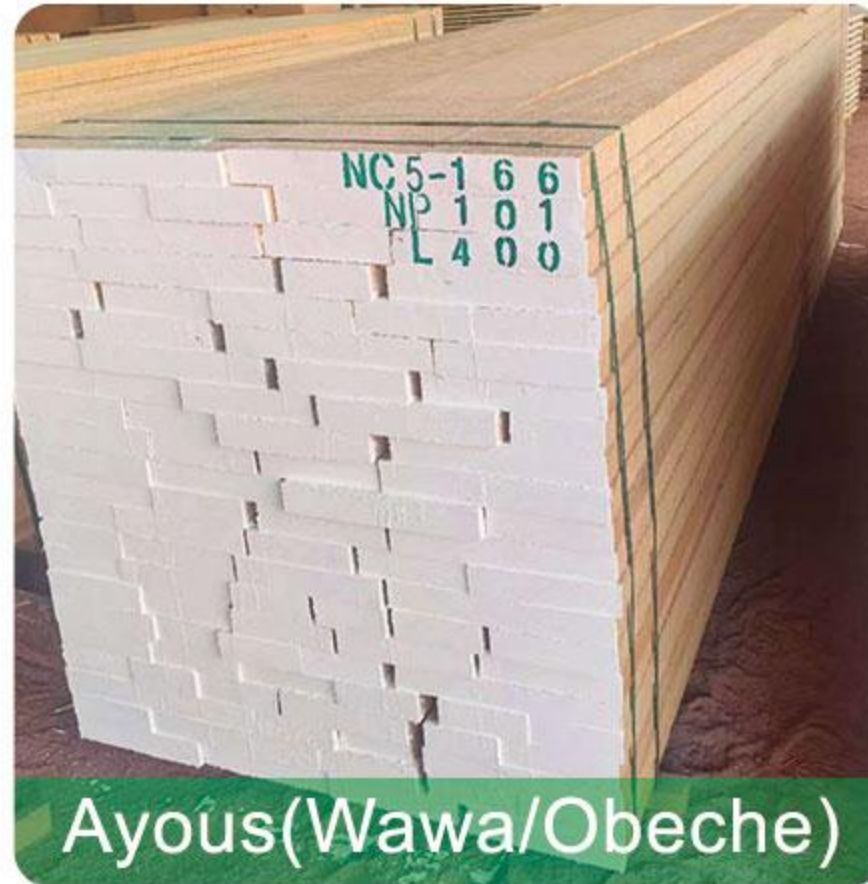

YUEYOUWOOD

OUR MAIN HARDWOOD

High Quality, Different Species, Custom Solutions

OUR COMMITMENT

Custom Specifications

Kiln Dried Available

Various Grades

Reliable Quality

Timely Delivery